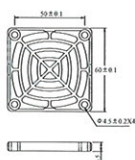

Accessories

METAL FINGER GUARD

6G-40 for 40mm fan

6G-50 for 50mm fan

6G-60 for 60mm fan

6G-92 for 92mm fan

6G-3E for 80mm fan

6G-4E for 120mm fan

6G-5E for 172mm fan

PLASTIC GUARD

6G-60P for 60mm fan

6G-80P for 80mm fan

6G-92P for 92mm fan

6G-120P for 120mm fan