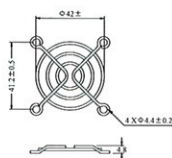

Accessories

METAL FINGER GUARD

6G-40 for 40mm fan

6G-50 for 50mm fan

6G-60 for 60mm fan

6G-92 for 92mm fan

6G-3E for 80mm fan

6G-4E for 120mm fan

6G-5E for 172mm fan

PLASTIC GUARD

6G-60P for 60mm fan

6G-80P for 80mm fan

6G-92P for 92mm fan

6G-120P for 120mm fan