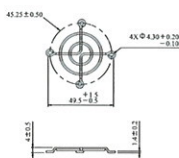

Accessories

METAL FINGER GUARD

6G-40 for 40mm fan

6G-50 for 50mm fan

6G-60 for 60mm fan

6G-92 for 92mm fan

6G-3E for 80mm fan

6G-4E for 120mm fan

6G-5E for 172mm fan

PLASTIC GUARD

6G-60P for 60mm fan

6G-80P for 80mm fan

6G-92P for 92mm fan

6G-120P for 120mm fan